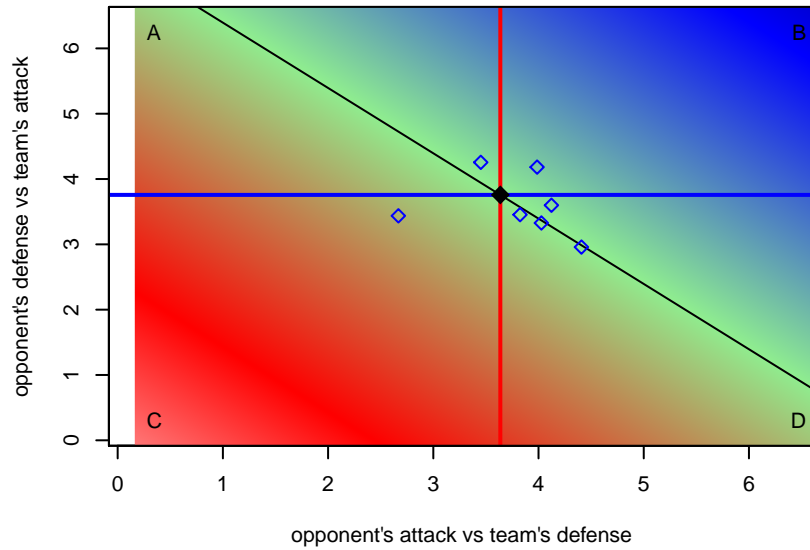

Rio Rapids SC B97

, NM
B97 total strength=1867
attack=42.82 defense=37.98

alt names used:
RIO RAPIDS SC RIO RAPIDS 98 (NM)

Venues played:
2015 LV Mayors Fall Classic U-18 WCDA U18
2015 PDT Phoenix Showcase – Blue U19

**attack and defense variance (black dot)
relative to other teams
and top 10 in region**

**attack and defense rating
relative to others at age
and all opponents in last 13 months**

**attack and defense rating
relative to others at age
and all opponents in last 13 months**

Performance relative to 13 month average

Performance relative to 13 month average

Distribution of opponents
 Red = Lose zone, Blue = Win zone, Green = Even
 Black line separates win/lose zones

lot. A=Neither has attack advantage, B=Opponent has both attack and defense advantage, C=Opponent has both attack and defense disadvantage, D=Both have