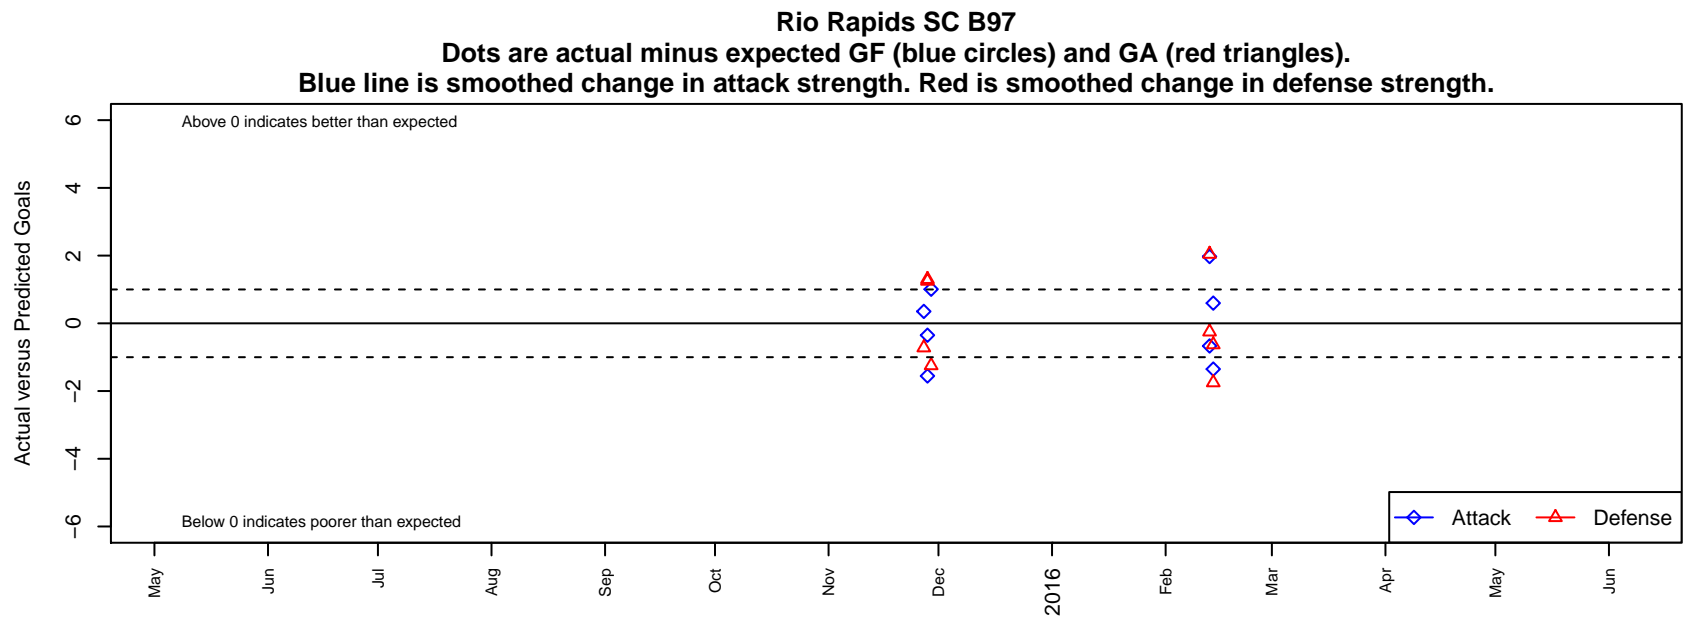

Rio Rapids SC B97

, NM
B97 total strength=1867
attack=42.82 defense=37.98

alt names used:
RIO RAPIDS SC RIO RAPIDS 98 (NM)

Venues played:
2015 LV Mayors Fall Classic U-18 WCDA U18
2015 PDT Phoenix Showcase – Blue U19

**attack and defense variance (black dot)
relative to other teams
and top 10 in region**

**attack and defense rating
relative to others at age
and all opponents in last 13 months**

**attack and defense rating
relative to others at age
and all opponents in last 13 months**

Performance relative to 13 month average

Performance relative to 13 month average

Distribution of opponents
 Red = Lose zone, Blue = Win zone, Green = Even
 Black line separates win/lose zones

lot. A=Neither has attack advantage, B=Opponent has both attack and defense advantage, C=Opponent has both attack and defense disadvantage, D=Both have