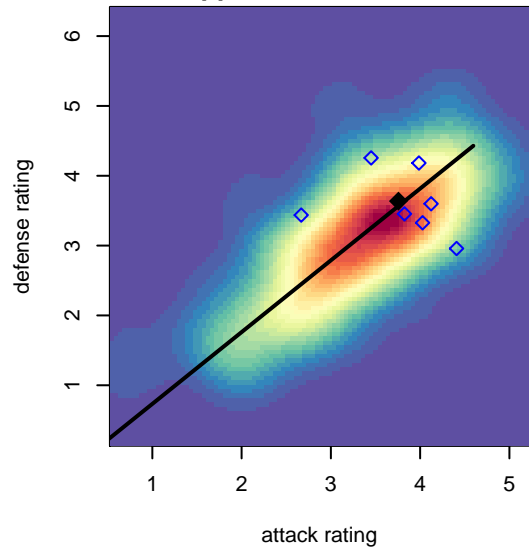

Rio Rapids SC B97

, NM
B97 total strength=1867
attack=42.82 defense=37.98

alt names used:
RIO RAPIDS SC RIO RAPIDS 98 (NM)

Venues played:
2015 LV Mayors Fall Classic U-18 WCDA U18
2015 PDT Phoenix Showcase – Blue U19

**attack and defense variance (black dot)
relative to other teams
and top 10 in region**

**attack and defense rating
relative to others at age
and all opponents in last 13 months**

**attack and defense rating
relative to others at age
and all opponents in last 13 months**

Performance relative to 13 month average

Performance relative to 13 month average

Distribution of opponents
 Red = Lose zone, Blue = Win zone, Green = Even
 Black line separates win/lose zones

lot. A=Neither has attack advantage, B=Opponent has both attack and defense advantage, C=Opponent has both attack and defense disadvantage, D=Both have