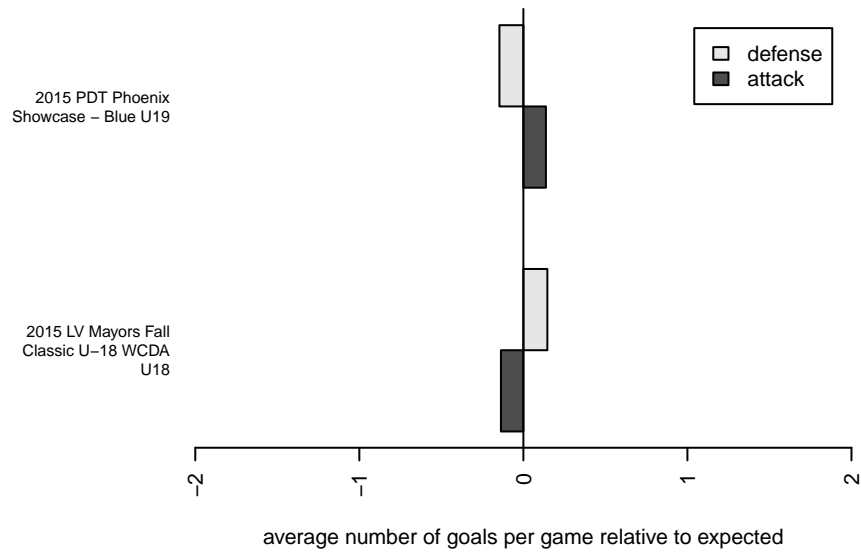

Rio Rapids SC B97

, NM
B97 total strength=1867
attack=42.82 defense=37.98

alt names used:
RIO RAPIDS SC RIO RAPIDS 98 (NM)

Venues played:
2015 LV Mayors Fall Classic U-18 WCDA U18
2015 PDT Phoenix Showcase – Blue U19

**attack and defense variance (black dot)
relative to other teams
and top 10 in region**

**attack and defense rating
relative to others at age
and all opponents in last 13 months**

**attack and defense rating
relative to others at age
and all opponents in last 13 months**

Performance relative to 13 month average

Performance relative to 13 month average

Distribution of opponents
 Red = Lose zone, Blue = Win zone, Green = Even
 Black line separates win/lose zones

lot. A=Neither has attack advantage, B=Opponent has both attack and defense advantage, C=Opponent has both attack and defense disadvantage, D=Both have