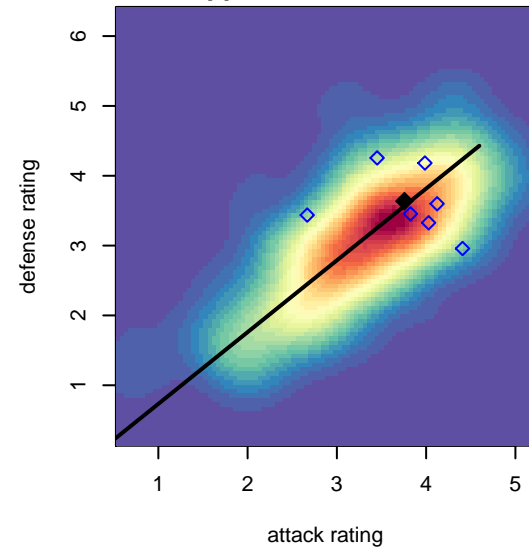

Rio Rapids SC B97

, NM
B97 total strength=1867
attack=42.82 defense=37.98

alt names used:
RIO RAPIDS SC RIO RAPIDS 98 (NM)

Venues played:
2015 LV Mayors Fall Classic U-18 WCDA U18
2015 PDT Phoenix Showcase – Blue U19

**attack and defense variance (black dot)
relative to other teams
and top 10 in region**

**attack and defense rating
relative to others at age
and all opponents in last 13 months**

**attack and defense rating
relative to others at age
and all opponents in last 13 months**

Performance relative to 13 month average

Performance relative to 13 month average

Distribution of opponents
 Red = Lose zone, Blue = Win zone, Green = Even
 Black line separates win/lose zones

lot. A=Neither has attack advantage, B=Opponent has both attack and defense advantage, C=Opponent has both attack and defense disadvantage, D=Both have